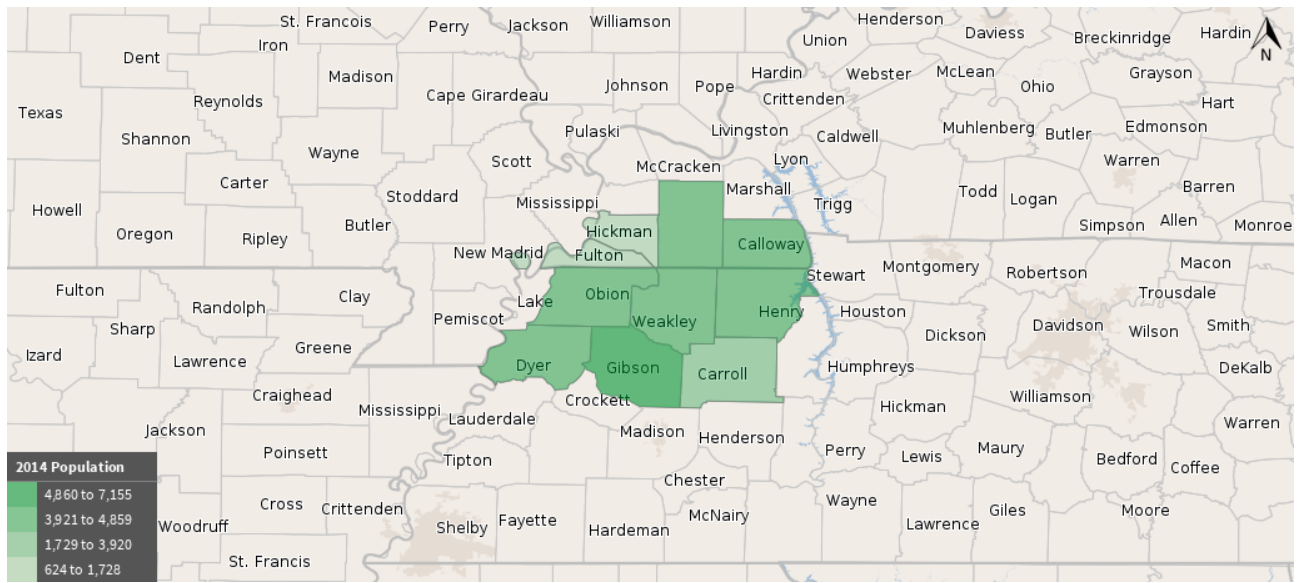

Educational Attainment by Location

Some College — All Genders — All Races in 10 Counties

Northwest Tennessee Workforce Board
313 West Cedar Street
Dyersburg, Tennessee 38024

Education Levels

Code	Description
4	Some College

Timeframe

2014 - 2019

County	County Name	2014 Population	2019 Population
47053	Gibson County, TN	7,155	7,204
47131	Obion County, TN	4,749	4,926
47079	Henry County, TN	4,614	4,693
47183	Weakley County, TN	4,597	4,752
47045	Dyer County, TN	4,491	4,598
21083	Graves County, KY	4,455	4,431
21035	Calloway County, KY	3,961	3,945
47017	Carroll County, TN	3,606	3,696
21075	Fulton County, KY	957	953
21105	Hickman County, KY	624	615
		39,208	39,816