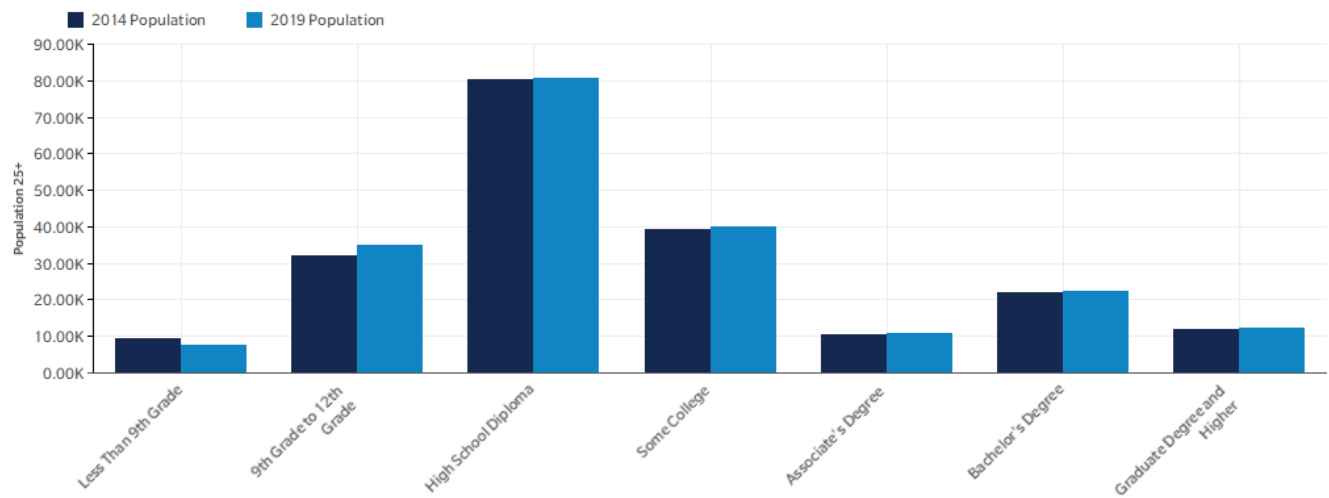

Educational Attainment Overview

Weakley County Commuting Area
10 Counties

Northwest TN Workforce Board
313 West Cedar Street
Dyersburg, Tennessee 38024

Parameters

Regions

Code	Description
21035	Calloway County, KY
21075	Fulton County, KY
21083	Graves County, KY
21105	Hickman County, KY
47017	Carroll County, TN
47045	Dyer County, TN
47053	Gibson County, TN
47079	Henry County, TN
47131	Obion County, TN
47183	Weakley County, TN

Timeframe

2014 - 2019

Education Level	2014 Population	2019 Population	2014 % of Population
Less Than 9th Grade	9,203	7,452	4%
9th Grade to 12th Grade	32,110	34,878	16%
High School Diploma	80,191	80,725	39%
Some College	39,208	39,816	19%
Associate's Degree	10,483	10,931	5%
Bachelor's Degree	21,884	22,422	11%
Graduate Degree and Higher	11,913	12,091	6%
Total	204,992	208,314	100%